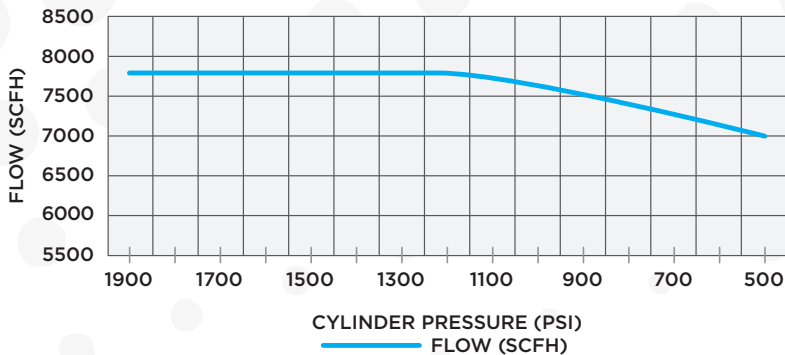

## HOW DOES IT WORK?

The Infinity™ Auto Changeover senses a depleted cylinder and automatically switches to the reserve cylinder.

INFINITY® AUTO CHANGEOVER FLOW CHART  
@ 130 PSI OUTLET