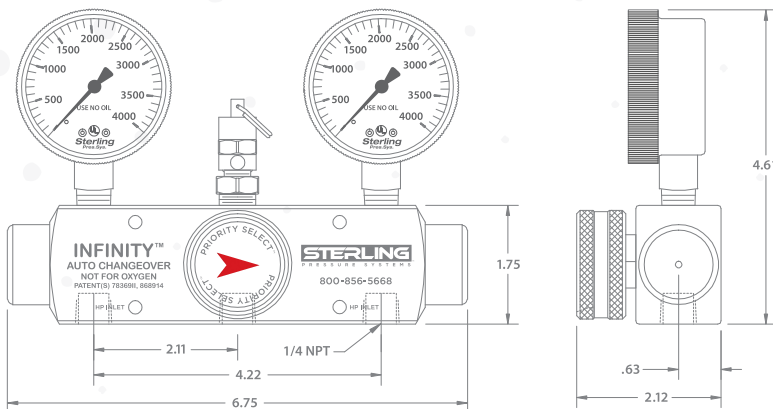

## MODEL NUMBER 3560

**DIMENSIONS:** 6"W x 4.6"H x 2"D

**GAS SERVICE:** Inert

**INLET:** 1/4" NPT (2)

**OUTLET:** 1/4" NPT (1)

**SAFETY:** Self-resetting 175 psi

For more information or to order, please call **800.856.5668** or visit [SterlingPressureSystems.com/Infinity](http://SterlingPressureSystems.com/Infinity)  
Sterling Pressure Systems · 4744 Center Park Blvd. · San Antonio, Texas 78218