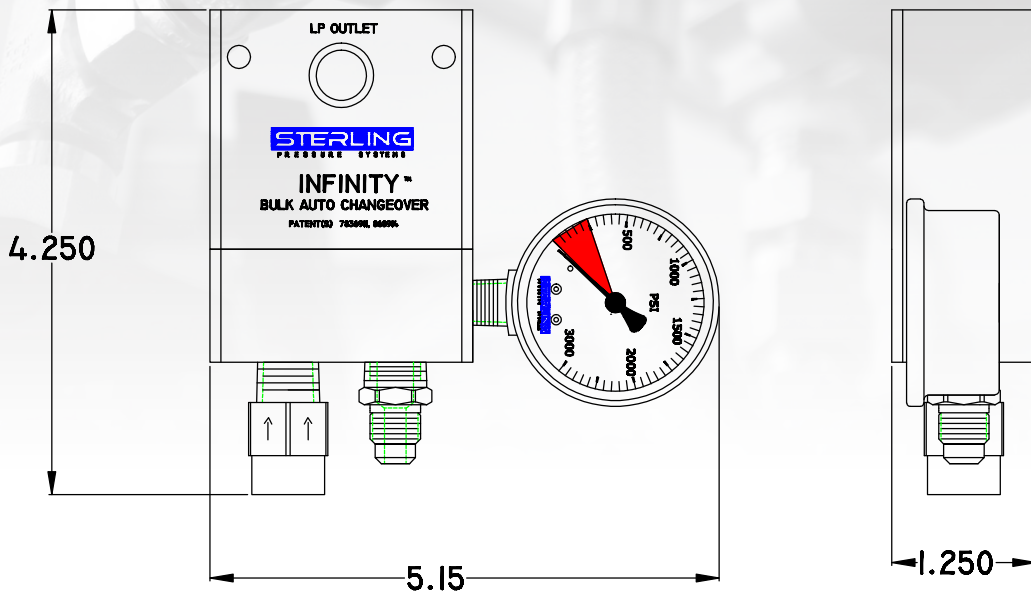

### FEATURES INCLUDE:

- Gas Service: CO<sub>2</sub>
- Bulk Inlet: 1/4" FNPT with Check Valve
- Cylinder Inlet: 1/4" Flare
- System Outlet: 1/4" FNPT
- Input Presets @ 140psi & 110psi
- Available Ports for Telemetry Sensor
- Durable Anodized Aluminum Body

[STERLINGPRESSURESYSTEMS.COM](http://STERLINGPRESSURESYSTEMS.COM)

Adding telemetry turns your changeover into a real-time inventory solution that ensures you never run out of gas.

Stainless Steel Fittings available for Telemetry Sensor installations.