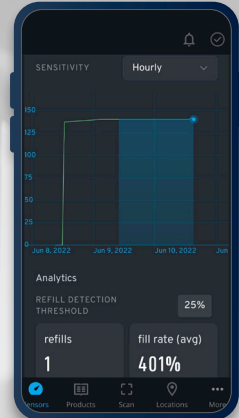

### FEATURES INCLUDE:

- Gas Service: CO<sub>2</sub>
- Bulk Inlet: 1/4" FNPT with Check Valve
- Cylinder Inlet: 1/4" Flare
- System Outlet: 1/4" FNPT
- Input Presets @ 140psi & 110psi
- Available Ports for Telemetry Sensor
- Durable Anodized Aluminum Body

[STERLINGPRESSURESYSTEMS.COM](http://STERLINGPRESSURESYSTEMS.COM)

Adding telemetry turns your changeover into a real-time inventory solution that ensures you never run out of gas.

Stainless Steel Fittings available for Telemetry Sensor installations.