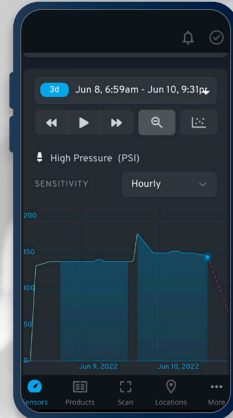

### FEATURES INCLUDE:

- Gas Service: CO<sub>2</sub>
- Bulk Inlet: 1/4" FNPT with Check Valve
- Cylinder Inlet: 1/4" Flare
- System Outlet: 1/4" FNPT
- Input Presets @ 140psi & 110psi
- Available Ports for Telemetry Sensor
- Durable Anodized Aluminum Body

[STERLINGPRESSURESYSTEMS.COM](http://STERLINGPRESSURESYSTEMS.COM)

Adding telemetry turns your changeover into a real-time inventory solution that ensures you never run out of gas.

Stainless Steel Fittings available for Telemetry Sensor installations.